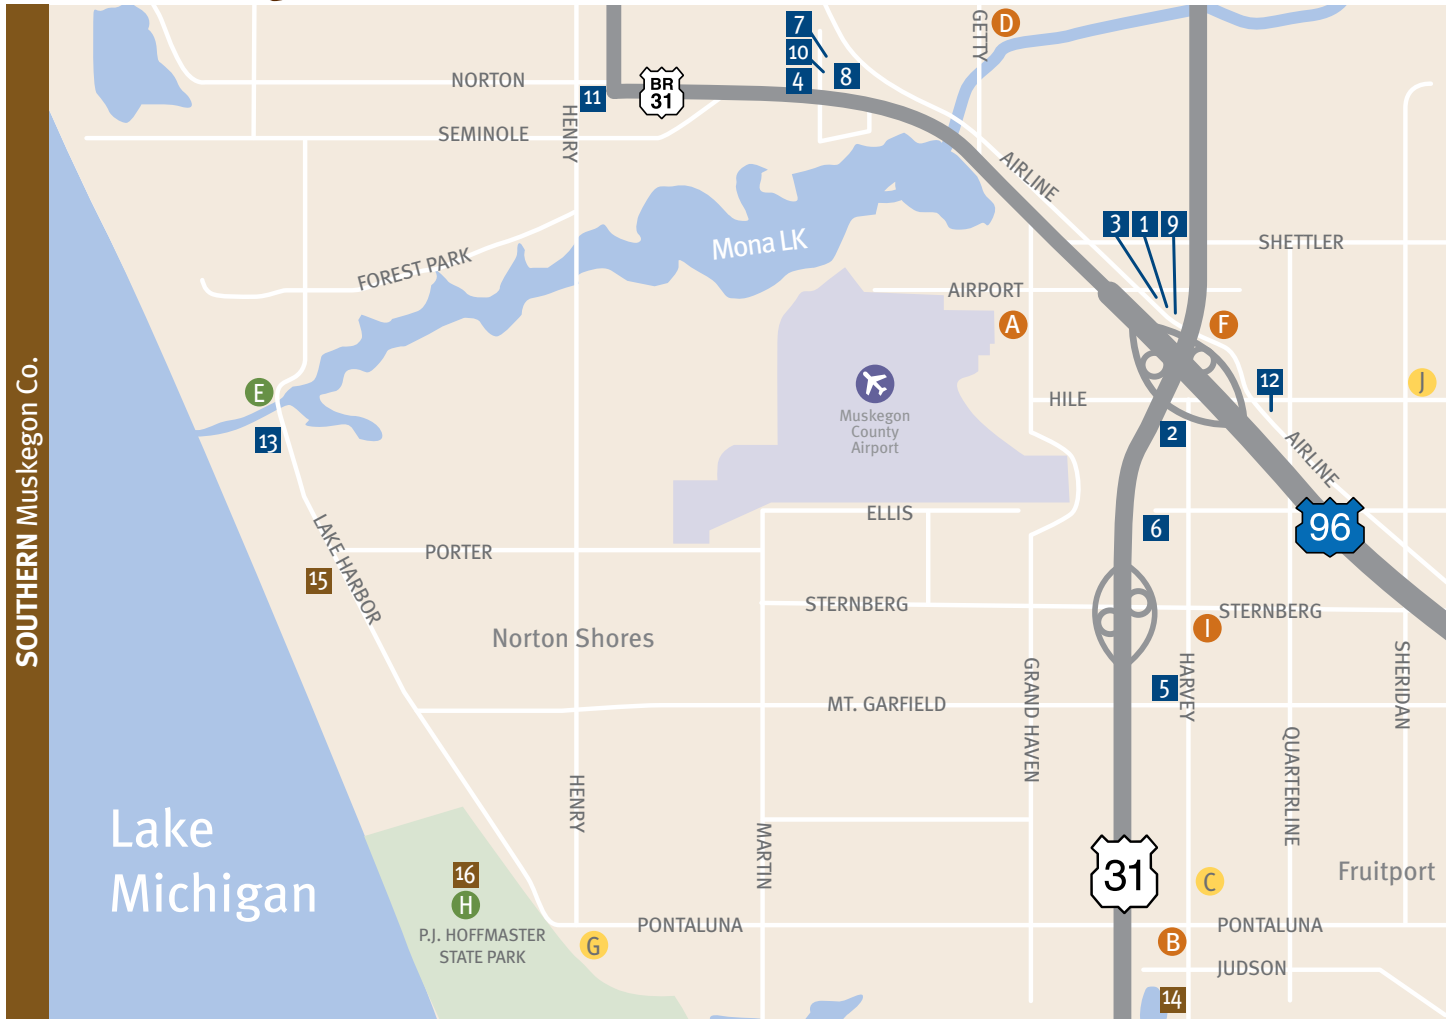

Muskegon
a Lake Michigan must

SOUTHERN Muskegon County Map

(includes Accommodations & Attractions)

Accommodations Key

- Hotels & Motels
Resorts & Lodges
Bed & Breakfasts
- Campgrounds

Attraction Key

- Parks & Beaches
- Attractions
- Golf Courses
- Museums & Light Houses
- Trail Systems
- Visitor Information

Hotels & Motels

- 1 Alpine Motel
- 2 AmeriHost Inn/Baymont Inn
- 3 Bel-Aire Motel
- 4 Causeway Bay Hotel
- 5 Fairfield Inn & Suites
- 6 Hampton Inn
- 7 Heights Motel
- 8 Mona Lake Inn
- 9 Motel Haven
- 10 Muskegon Super 8
- 11 Seaway Motel
- 12 Whitlow's El Royal Motel

Resorts & Lodges

- 13 Maranatha Bible Conference

Campgrounds

- 14 Lake Fran Campground
- 15 Muskegon Elks
- 16 P.J. Hoffmaster State Park

Attractions

- A Cinema Carousel
- B Craig's Cruisers
- C Fruitport Golf Club
- D Getty 4 Drive-In Theatre
- E Lake Harbor Park
- F Lakeshore Sports Centre
- G Oak Ridge Golf Course
- H P.J. Hoffmaster State Park
(Gillette Visitor Center)
- I The Lakes Mall
- J Westwind Golf Course