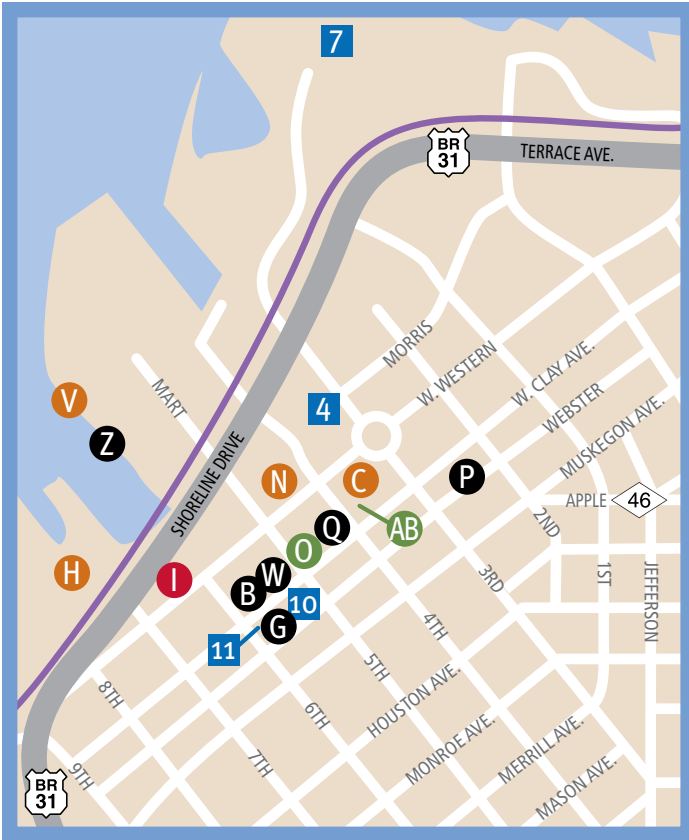

CENTRAL Muskegon Downtown Detail Map

The Muskegon County Convention and Visitors Bureau 1-800-250-9283
www.visitmuskegon.org