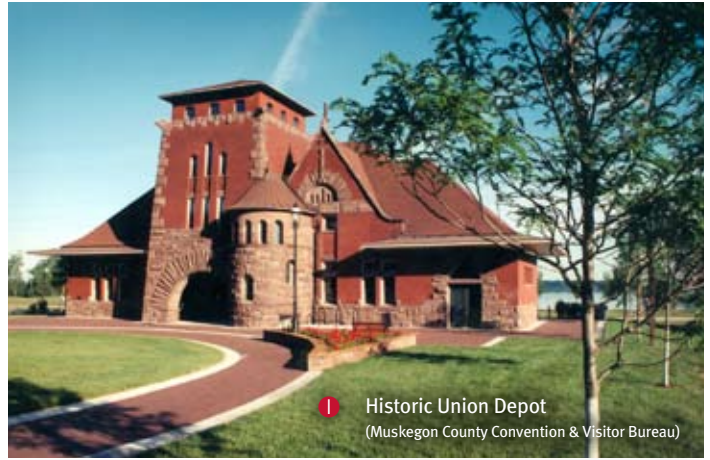

CENTRAL Muskegon Downtown Detail Map

The Muskegon County Convention and Visitors Bureau 1-800-250-9283
www.visitmuskegon.org